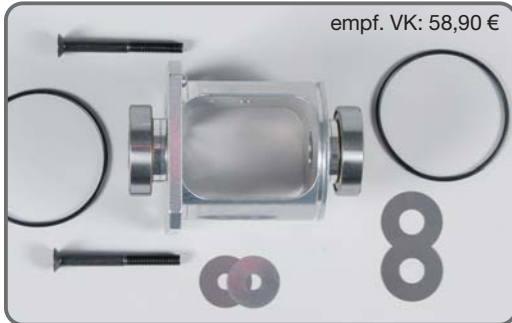

empf. VK: 58,90 €

Alu-Differential 4WD Umbausatz, 1 St.
Alloy differential 4WD convers., 1 pce.
Best.-Nr./ Item N°. 68405/01

Umrüstsatz für Serien-Kunststoff-Differential. Präzise, stabil und zuverlässig, für den Wettbewerbseinsatz.

Passend für Baja Buggy 4WD RTR, Off-Road Beetle 4WD RTR und Monster-/ Stadium-Modelle 4WD RTR.

Conversion kit for standard differential. Precise, solid and reliable, for use at competitions. Suitable for Baja Buggy 4WD RTR, Off-Road Beetle 4WD RTR and Monster/Stadium models 4WD RTR.